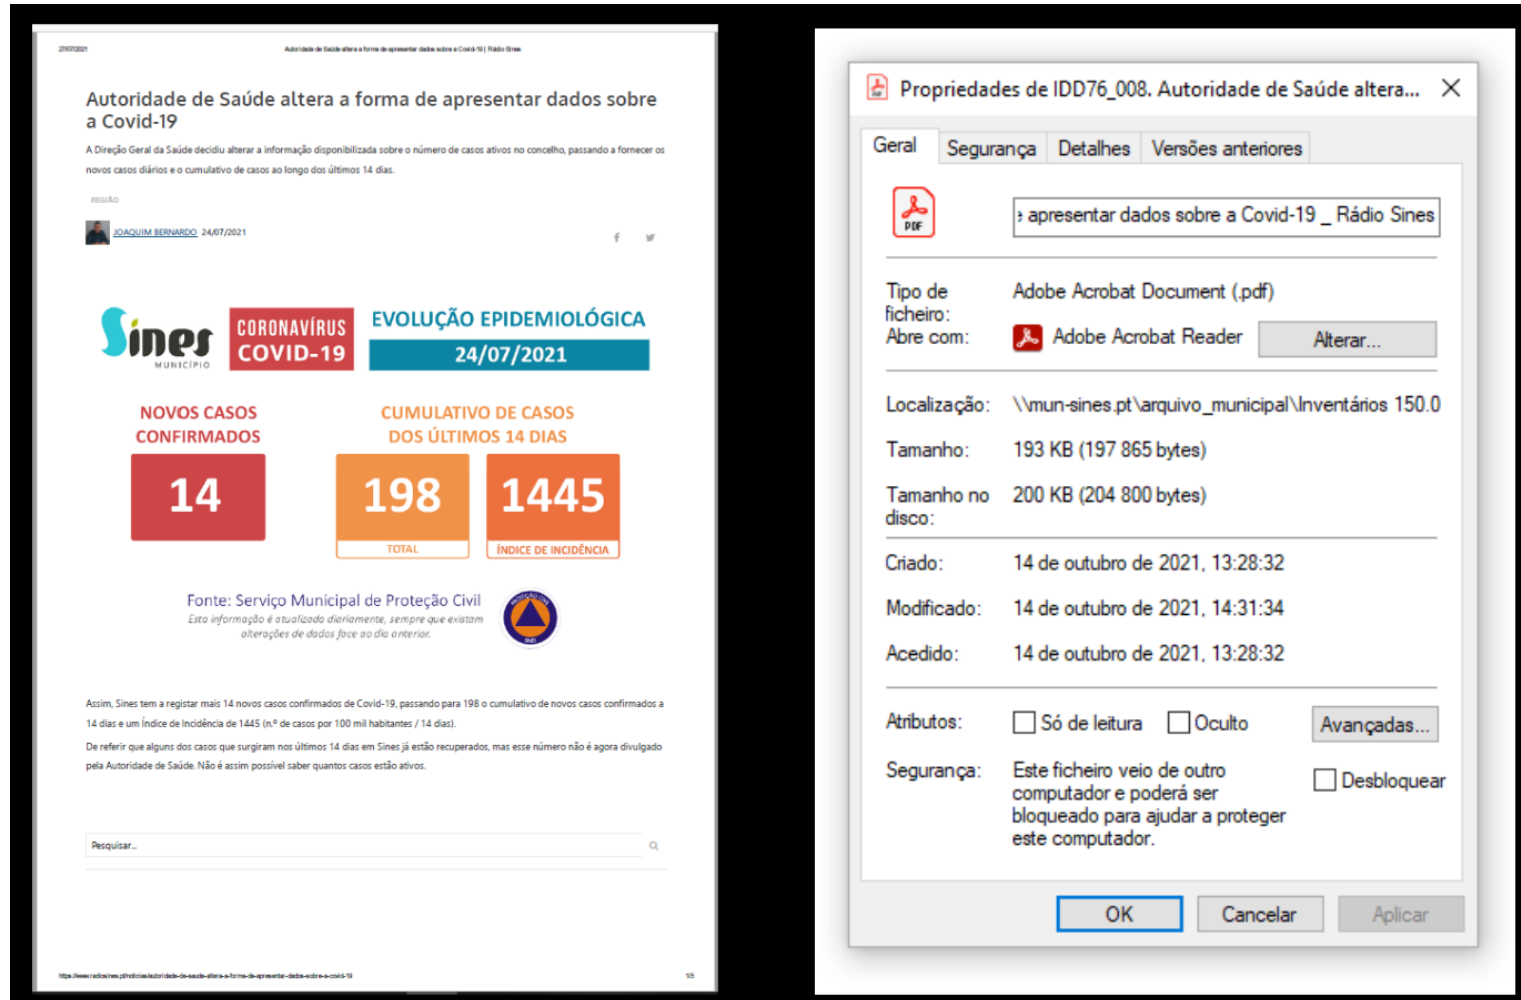

Collaborative collections at Arquivo.pt: four years of recordings from the city of Sines (Portugal)

Ricardo Basílio, web curator

What is Arquivo.pt

Arquivo.pt's headquarters in Lisbon. *FCCN, Foundation for Science and Technology (FCT) digital services unit.*

Collaborative collections at Arquivo.pt

Sines, located on the Portuguese coast, facing the Atlantic Ocean. City of Vasco da Gama, the Portuguese navigator who complete the route to India and Orient.

Collaborative collections at Arquivo.pt

“Traditional” practice at the Sines Municipal Archive: store web pages in PDF format

Collaborative collections at Arquivo.pt

Training online: Archive the web: Do It Yourself, “Café with Arquivo.pt”. Using the old “Webrecorder.io desktop version. May, 2020.