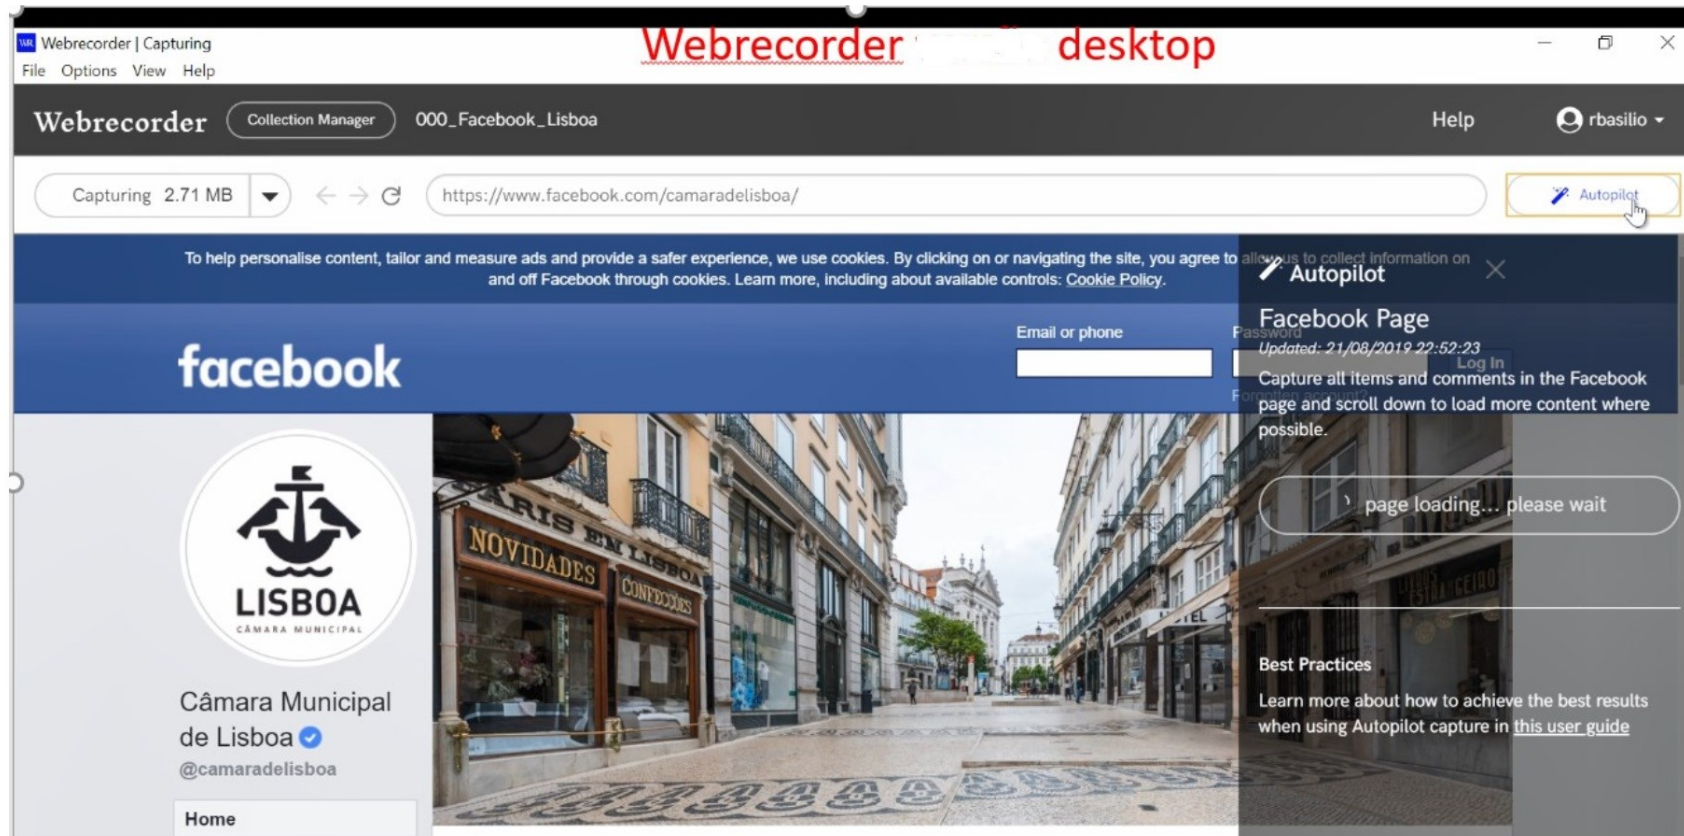

Collaborative collections at Arquivo.pt

Training online: Archive the web: Do It Yourself, “Café with Arquivo.pt”. Using the old “Webrecorder.io desktop version. May, 2020.

Collaborative collections at Arquivo.pt

Four years of Web archiving in Sines city

Year	Gigabytes	WARC files
2020	15.4	110
2021	106.7	52
2022	101.6	605
2023	119.7	453
2024	110.4	586
TOTAL	453.8	1806